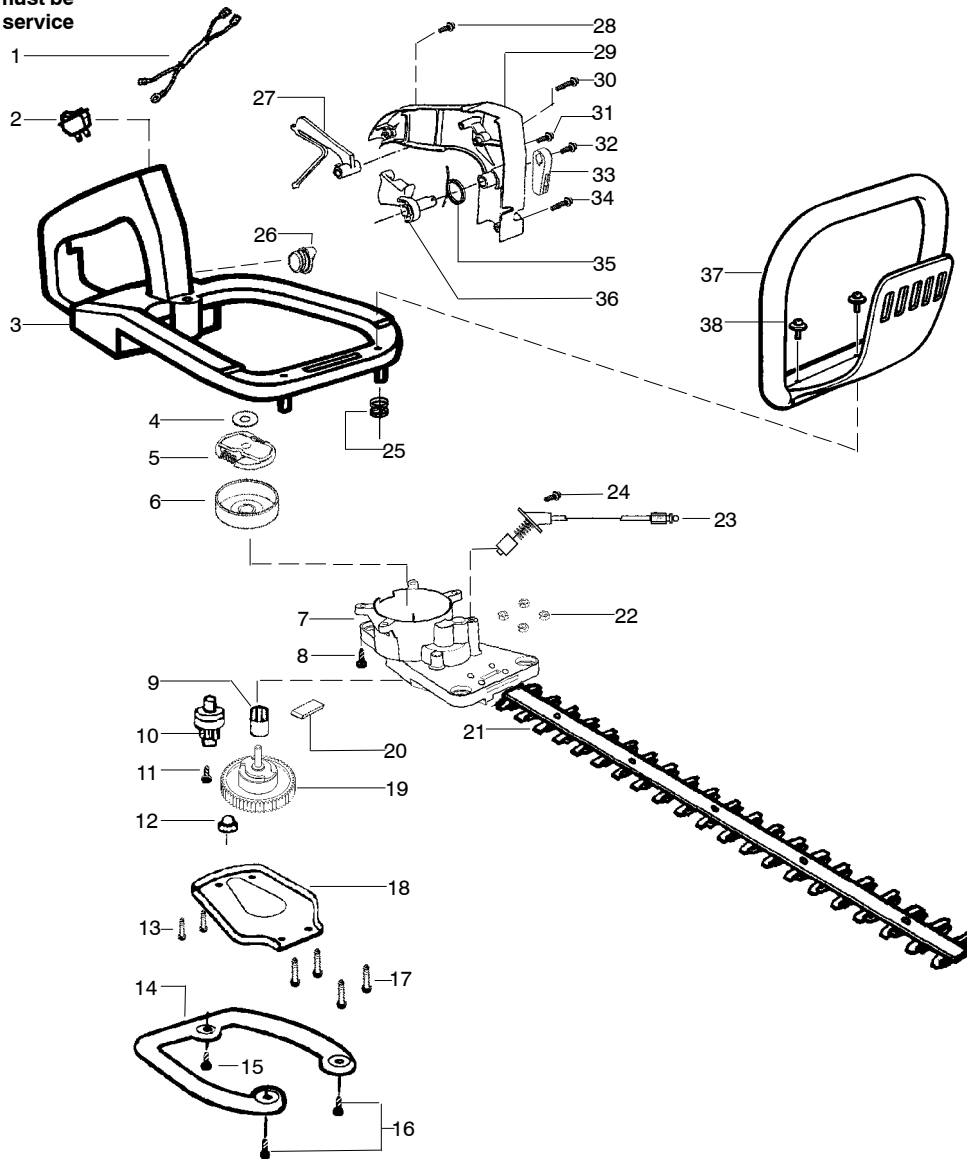

WARNING

All repairs, adjustments and maintenance not described in the Operator's Manual must be performed by qualified service personnel.

TYPE 2

Ref.	Part No.	Description	Ref.	Part No.	Description
1.	530054133	Assy-Leadwire/Switch (Incl.#2)	20.	530029948	Seal-Blade (Felt)
2.	530029954	Switch-Ignition	21.	530403229	Assy-Blade 22"
3.	530071655	Assy-Rear Handle & Tank	22.	530016284	Nut
4.	530015828	Washer-Clutch	23.	530057819	Assy-Cable Stop
5.	530014396	Kit-Clutch Assy.	24.	530015934	Screw
6.	530056069	Assy-Drum	25.	530029946	Spring
7.	530071932	Kit-Gear Box (incl.# 9-11,13,17,22)	26.	530047877	Assy-Fuel Cap
8.	530015886	Screw	27.	530059104	Lockout-Throttle
9.	530016013	Bearing-Gear	28.	530015934	Screw
10.	530096258	Assy-Pinion	29.	530057821	Cover-Handle
11.	530015805	Screw	30.	530015940	Screw
12.	530032121	Bushing-Blade	31.	530015934	Screw
13.	530015940	Screw	32.	530015775	Screw
14.	530036046	Plate-Isolator	33.	530057818	Lever-Trigger
15.	530015849	Screw	34.	530016406	Screw
16.	530015934	Screw	35.	530036123	Spring-Trigger
17.	530016472	Screw	36.	530053884	Trigger
18.	530029916	Cover-Gear Box Plate	37.	530094992	Handle-Front
19.	530071777	Kit-Drive Gear Ass'y. (Incl. #12)	38.	530015955	Screw

✓ = NEW PART NUMBER FOR THIS IPL   * = REFER TO THE SERVICE REFERENCE INDICATED FOR MORE INFORMATION. (LOCATED AT END OF IPL)
● = THESE PARTS ARE ILLUSTRATED FOR CLARITY. ORDER COMPLETE ASSEMBLY.