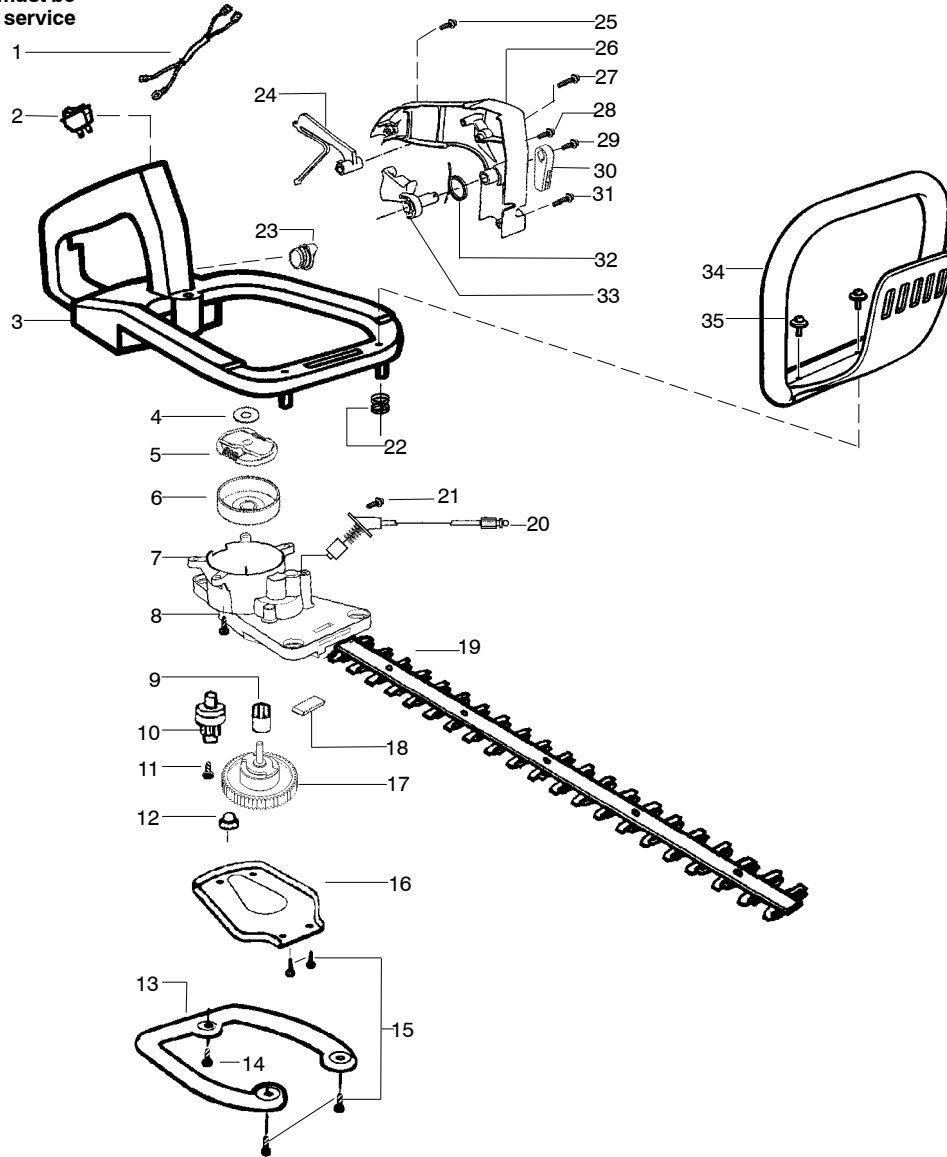

WARNING

All repairs, adjustments and maintenance not described in the Operator's Manual must be performed by qualified service personnel.

TYPE 1

Ref.	Part No.	Description	Ref.	Part No.	Description
1.	530054133	Assy-Leadwire/Switch (Incl.#2)	19.	530403229	Assy-Blade 22"
2.	530029954	Switch-Ignition	20.	530057819	Assy-Cable Stop
3.	530071655	Assy-Rear Handle & Tank	21.	530015934	Screw
4.	530015828	Washer-Clutch	22.	530029946	Spring
5.	530014396	Kit-Clutch Assy.	23.	530014871	Assy-Fuel Cap
6.	530056069	Assy-Drum	24.	530059104	Lockout-Throttle
7.	530058833	Assy-Gear Box (incl.# 9-11)	25.	530015934	Screw
8.	530015886	Screw	26.	530057821	Cover-Handle
9.	530016013	Bearing-Gear	27.	530015940	Screw
10.	530096258	Assy-Pinion	28.	530015934	Screw
11.	530015805	Screw	29.	530015775	Screw
12.	530032121	Bushing-Blade	30.	530057818	Lever-Trigger
13.	530036046	Plate-Isolator	31.	530016406	Screw
14.	530015849	Screw	32.	530036123	Spring-Trigger
15.	530015934	Screw	33.	530053884	Trigger
16.	530029916	Cover-Gear Box Plate	34.	530094992	Handle-Front
17.	530071777	Kit-Drive Gear Ass'y. (Incl. #12)	35.	530015955	Screw
18.	530029948	Seal-Blade (Felt)			

✓ = NEW PART NUMBER FOR THIS IPL * = REFER TO THE SERVICE REFERENCE INDICATED FOR MORE INFORMATION. (LOCATED AT END OF IPL)
 ● = THESE PARTS ARE ILLUSTRATED FOR CLARITY. ORDER COMPLETE ASSEMBLY.

WARNING